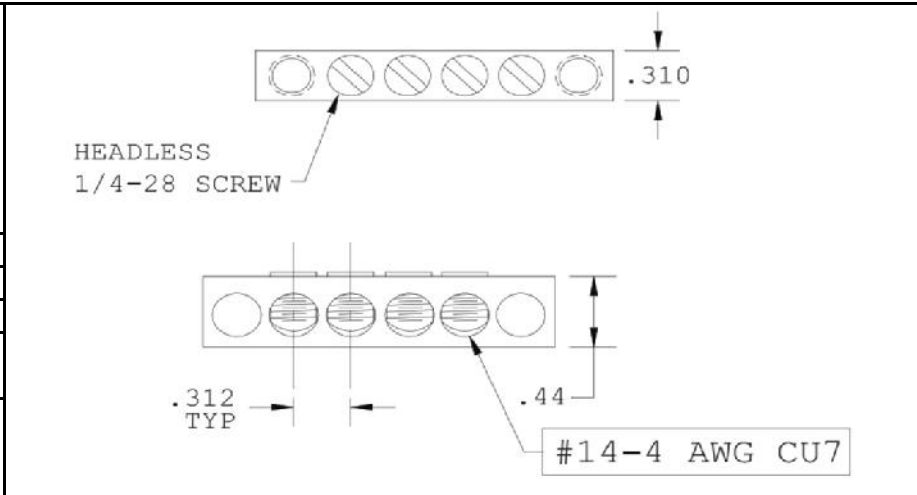

Copper Neutral Bars - 4C-14(616)

Drawn - SD
Approved - KM
Material - Copper Bar / Steel Screws
Title - Copper Neutral Bar

Part Number	Wire Range	L	W	H	Hole Spacing	Screw Size
4C-14(616)	4-14 AWG	1.9400	0.3100	0.4400	0.3120	1/4-28